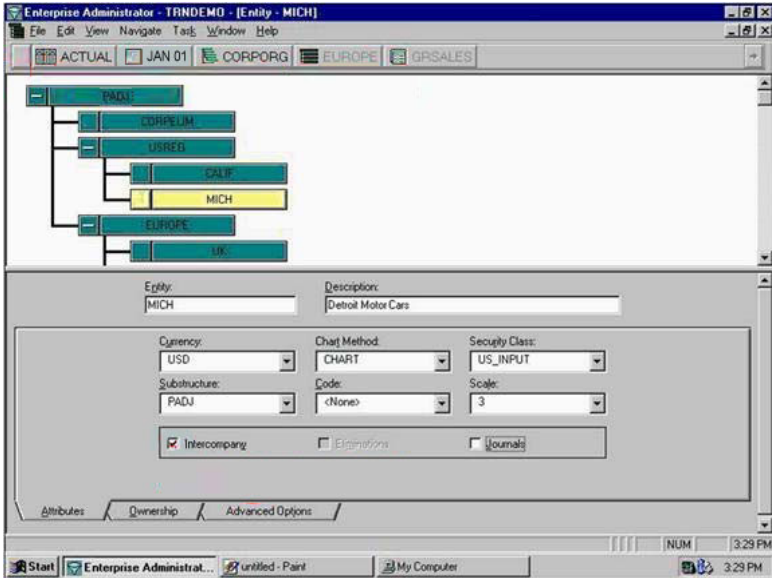

Hyperion 4H0-200 certification exam is of core importance both in your Professional life and Hyperion certification path. With Hyperion certification you can get a good job easily in the market and get on your path for success. Professionals who passed Hyperion 4H0-200 exam training are an absolute favorite in the industry. You will pass Hyperion 4H0-200 certification test and career opportunities will be open for you.

<http://tripleamarine.com/?cert=exams.asp?examcode=4H0-200>

QUESTION 1:

Exhibit #1:

Exhibit #2:

Given the Organizational Structure and the Edit Name screens in the exhibits, which attributes are inherited by, and will be functional for, MICH.ADJ from the parent MICH? (Choose two.)

- A. Scale
- B. Journals
- C. Currency
- D. Chart Logic
- E. Eliminations
- F. Substructures

Answer: A,C

QUESTION 2:

Exhibit #1:

Exhibit #2:

Which entity conversion tables shown in the exhibits can be used in BOTH database load and database extract? (Choose three.)