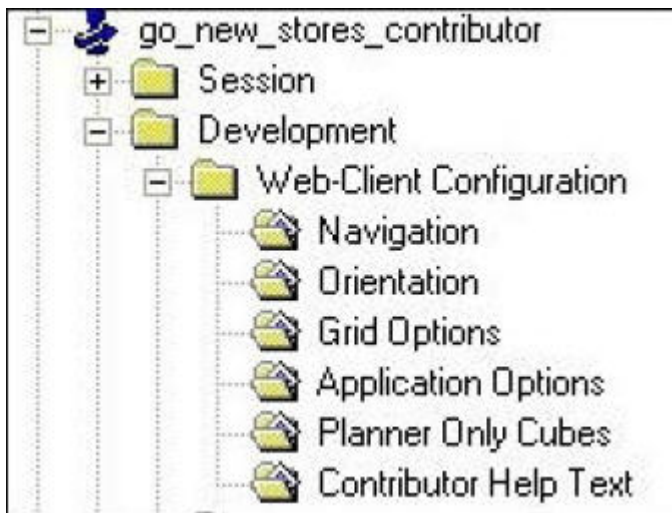

- A. HIDDEN
- B. NO DATA
- C. READ
- D. WRITE

Answer: B

Question: 4

For data validation rule sets, which failure action does Cognos recommend to use with caution?

- A. Message Only
- B. Restrict Submit
- C. Restrict Edit
- D. Restrict Save and Submit

Answer: D

Question: 5

An administrator wants users who have review rights to an e.List item to edit that e.List item up to its review level depth. Which folder must the administrator access to enable this functionality?